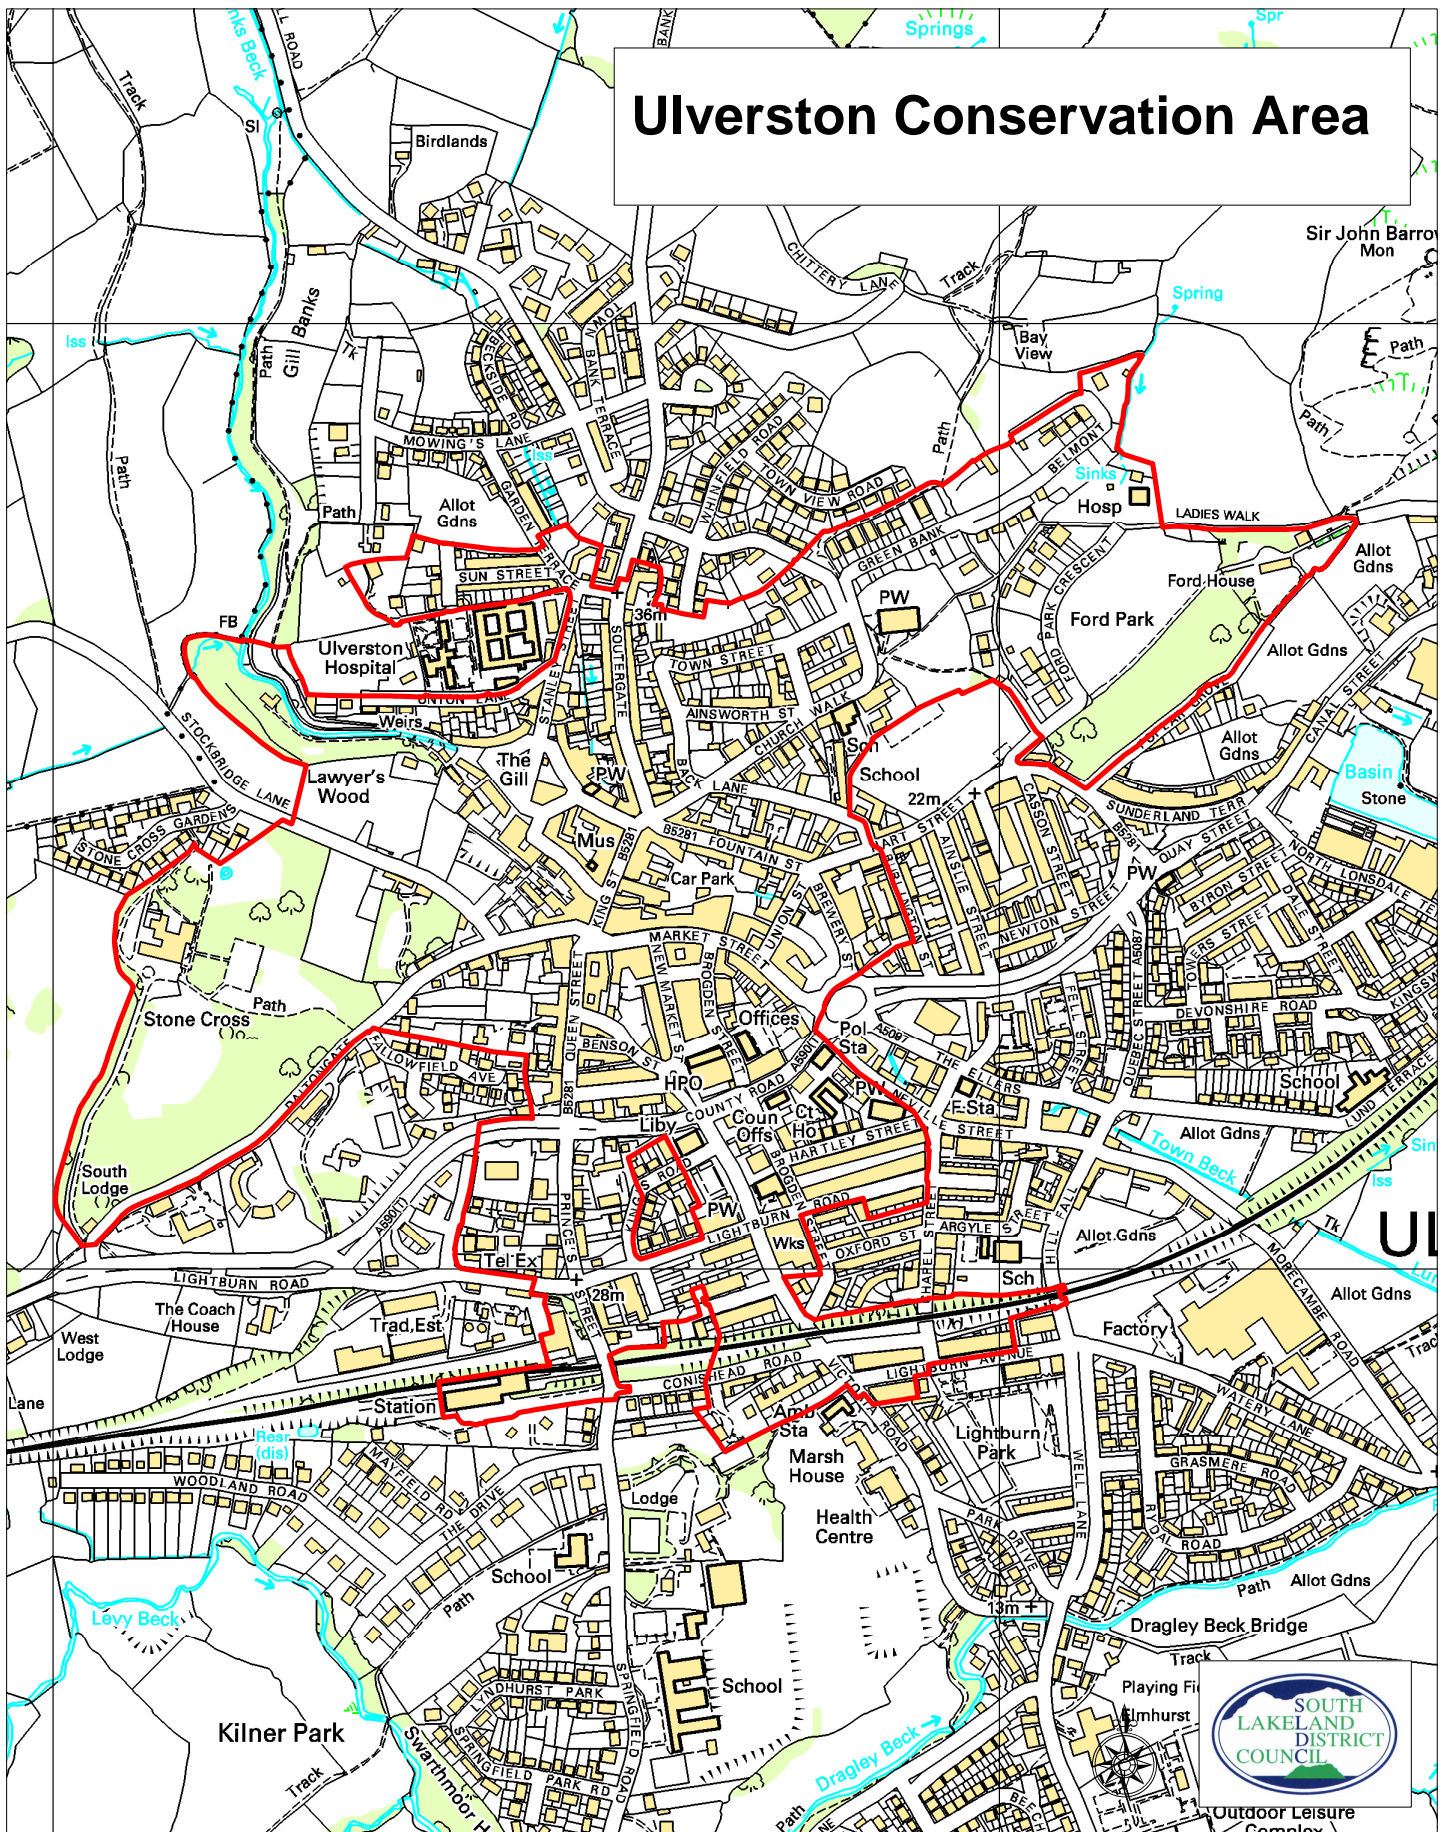

Ulverston Conservation Area

This map shows the up-to-date Conservation Area boundary. Please note that this may differ from the boundary depicted in the Townscape Features and Architectural Quality maps attached to the Conservation Area Appraisal document, as changes to Conservation Area boundaries may have been made since that document was prepared. If you have a query relating to land or property that was outside the original boundary but which is now shown to fall within the Conservation Area, please contact our Conservation Officer, Graham Darlington.